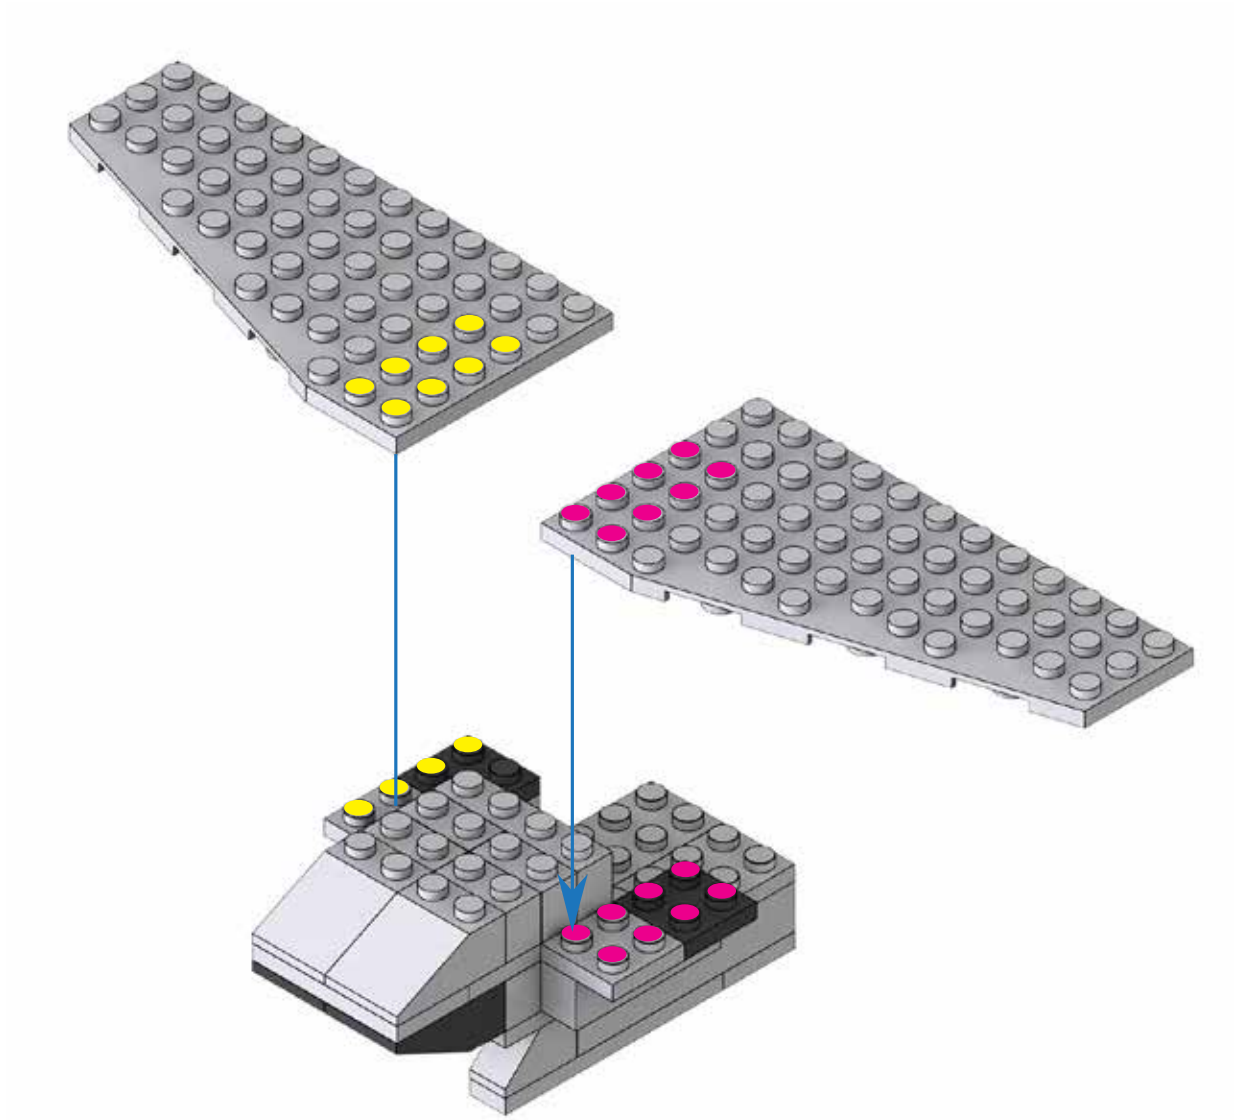

6 in 1 LIGHT UP EXPLORER SET (#35603)

PATH FINDER JET

Instruction

STEP 1

STEP 2

STEP 3

STEP 4

STEP 5

STEP 6

STEP 7

STEP 8

BACK VIEW

STEP 9

BACK VIEW

STEP 10

STEP 11

BACK VIEW

STEP 12

STEP 13

STEP 14

BACK VIEW

STEP 15

STEP 16

STEP 17