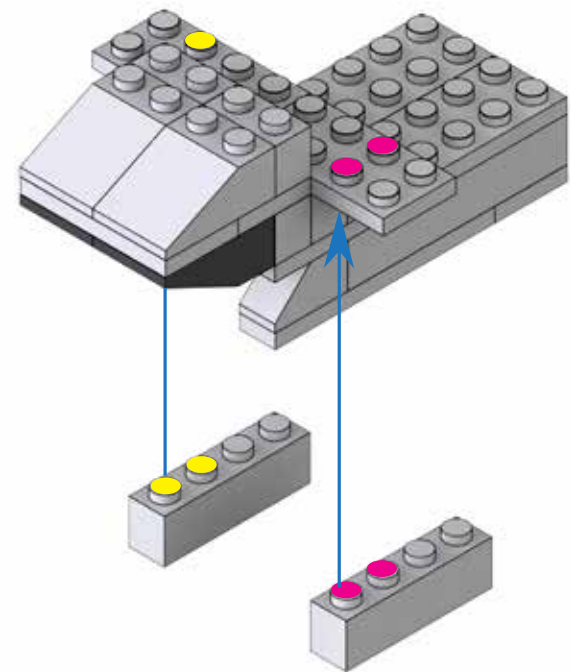

6 in 1 LIGHT UP EXPLORER SET (#35603)

PATH FINDER JET

Instruction

STEP 1

STEP 2

STEP 3

STEP 4

STEP 5

STEP 6

STEP 7

STEP 8

BACK VIEW

STEP 9

BACK VIEW

STEP 10

STEP 11

BACK VIEW

STEP 12

STEP 13

STEP 14

BACK VIEW

STEP 15

STEP 16

STEP 17

STEP 18

STEP 19

STEP 20

STEP 21

2x

STEP 22

STEP 23

STEP 24