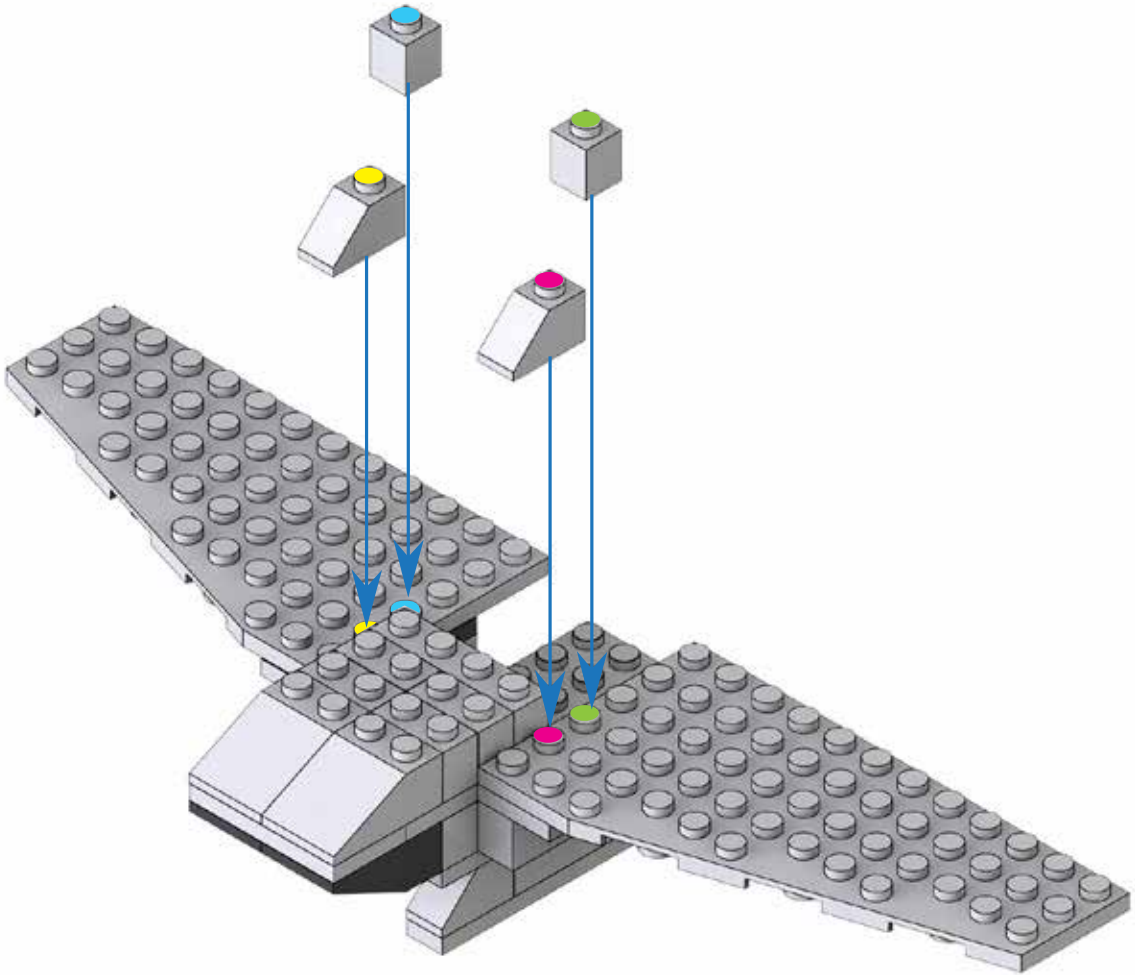

6 in 1 LIGHT UP EXPLORER SET (#35603)

PATH FINDER JET

Instruction

STEP 1

STEP 2

STEP 3

STEP 4

STEP 5

STEP 6

STEP 7

STEP 8

BACK VIEW

STEP 9

BACK VIEW

STEP 10

STEP 11

BACK VIEW

STEP 12

STEP 13

STEP 14

BACK VIEW

STEP 15

STEP 16

STEP 17