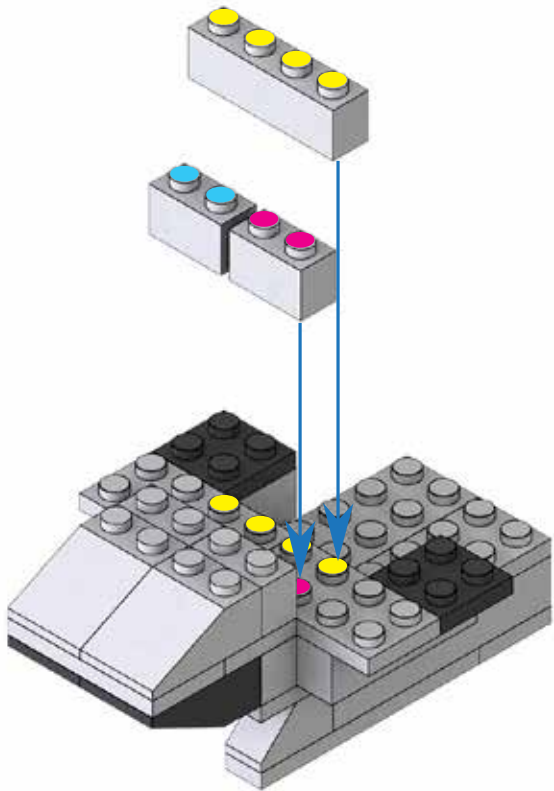

6 in 1 LIGHT UP EXPLORER SET (#35603)

PATH FINDER JET

Instruction

STEP 1

STEP 2

STEP 3

STEP 4

STEP 5

STEP 6

STEP 7

STEP 8

BACK VIEW

STEP 9

BACK VIEW

STEP 10

STEP 11

BACK VIEW

STEP 12

STEP 13

STEP 14

BACK VIEW

STEP 15

STEP 16

STEP 17

STEP 18

STEP 19

STEP 20

STEP 21

2x

STEP 22

STEP 23

STEP 24