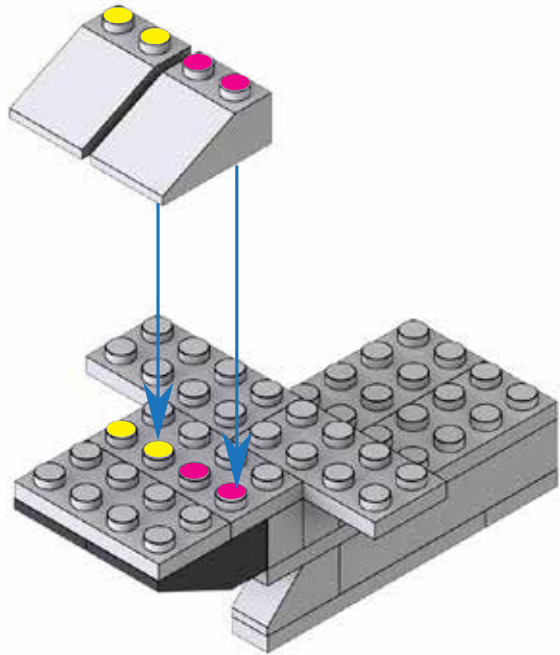

6 in 1 LIGHT UP EXPLORER SET (#35603)

PATH FINDER JET

Instruction

STEP 1

STEP 2

STEP 3

STEP 4

STEP 5

STEP 6

STEP 7

STEP 8

BACK VIEW

STEP 9

BACK VIEW

STEP 10

STEP 11

BACK VIEW

STEP 12

STEP 13

STEP 14

BACK VIEW

STEP 15

STEP 16

STEP 17